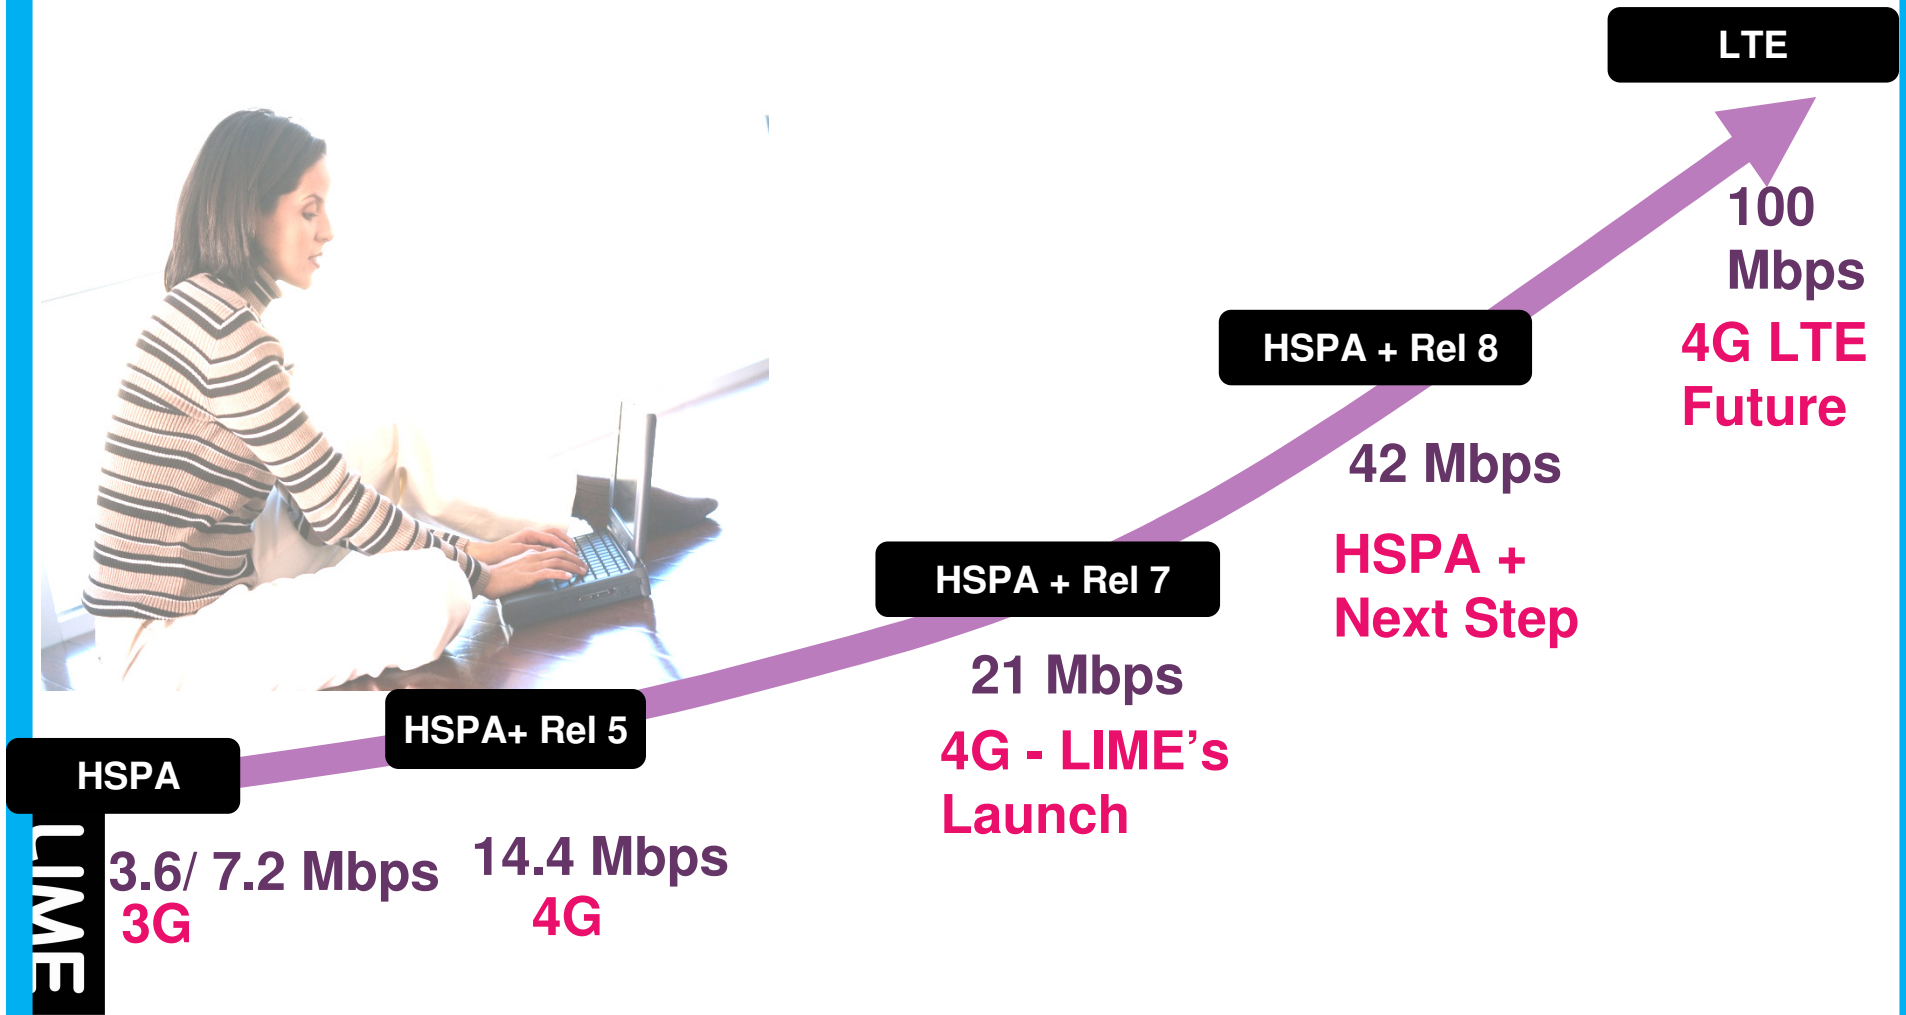

Mobile Industry Data Evolution

LIME

LIME Technology - G-Volution

- Internal Code Name: **“G-Volution”**
- LIME's mobile networks support GSM, GPRS, EDGE, HSPA, and 21 Mbps HSPA+
- In most markets, LIME has a 2G network with EDGE data services (aka 2.5G)
- G-Volution Supports 3G or 4G devices on **850 MHz. (WCDMA, UMTS, HSPA, HSPA+)**
- Launching with a **21Mbps HSPA+** network